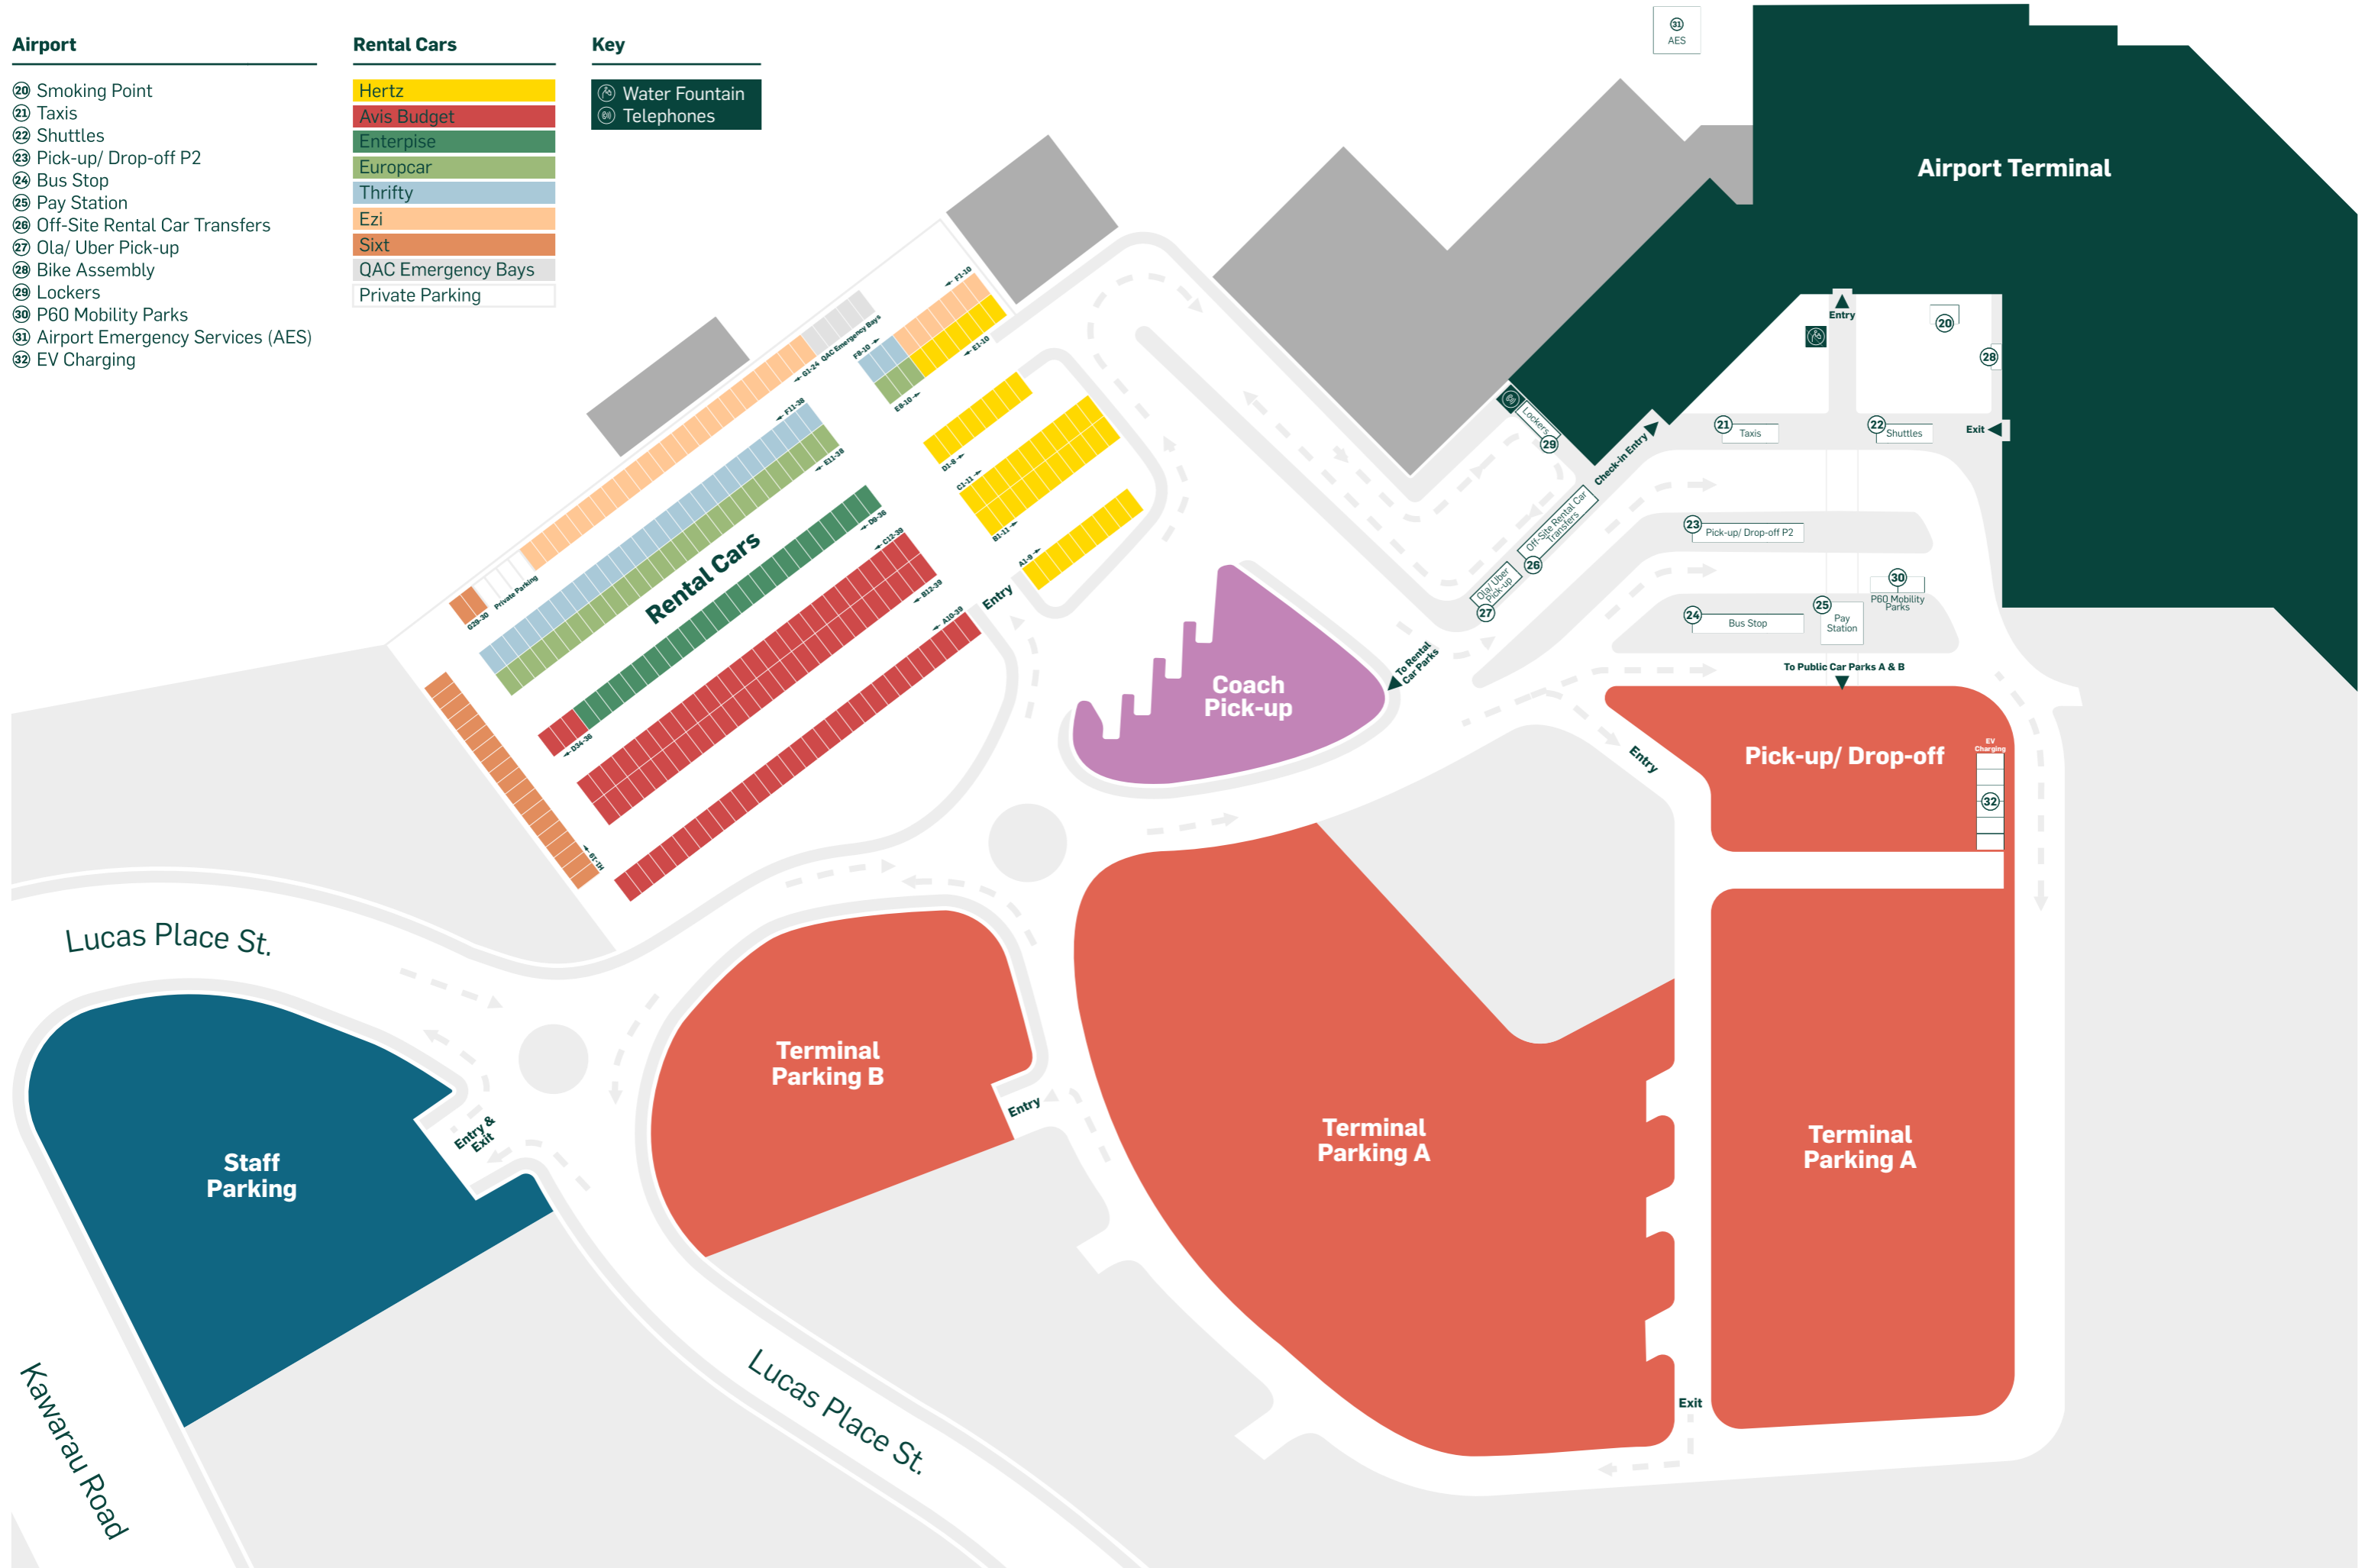

PARKING MAP

Airport

- 20 Smoking Point
- 21 Taxis
- 22 Shuttles
- 23 Pick-up/ Drop-off P2
- 24 Bus Stop
- 25 Pay Station
- 26 Off-Site Rental Car Transfers
- 27 Ola/ Uber Pick-up
- 28 Bike Assembly
- 29 Lockers
- 30 P60 Mobility Parks
- 31 Airport Emergency Services (AES)
- 32 EV Charging

Rental Cars

- Hertz
- Avis Budget
- Enterprise
- Europcar
- Thrifty
- Ezi
- Sixt
- QAC Emergency Bays
- Private Parking

Key

- Water Fountain
- Telephones

Lucas Place St.

Staff Parking

Kawarau Road

Lucas Place St.

28

21

22

23

24

25

30

32

Entry

Entry & Exit

Exit

To Rental Car Parks

To Public Car Parks A & B

Lockers

Off-Site Rental Car Transfers

Off-Site Rental Car Transfers